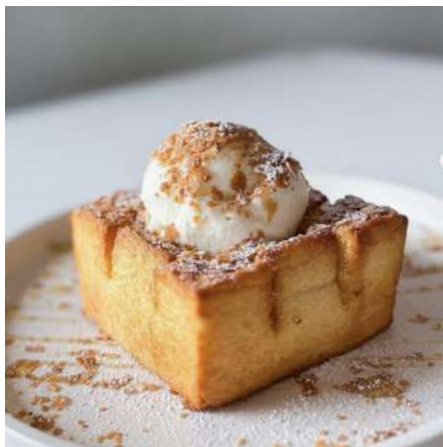

# AS SEEN ON THE INTERNET

01

02

03

04

05

06

07

08

09

01 Piccolo (Shot by @helloarigato.official) 02 Good Morning (Shot by @iris.\_\_.nihao) 03 Brunch Spread (Shot by @rachrx) 04 Tamago Sando (Shot by @foodiegoh) 05 Strawberry Matcha Cloud (Shot by @helloarigato.official) 06 Gyu Sando (Shot by @f00dcomet) 07 Ice White (Shot by @foodiegoh) 08 Shibuya Toast (Shot by @elliez.bellie) 09 Porkatsu Sando (Shot by @helloarigato.official)