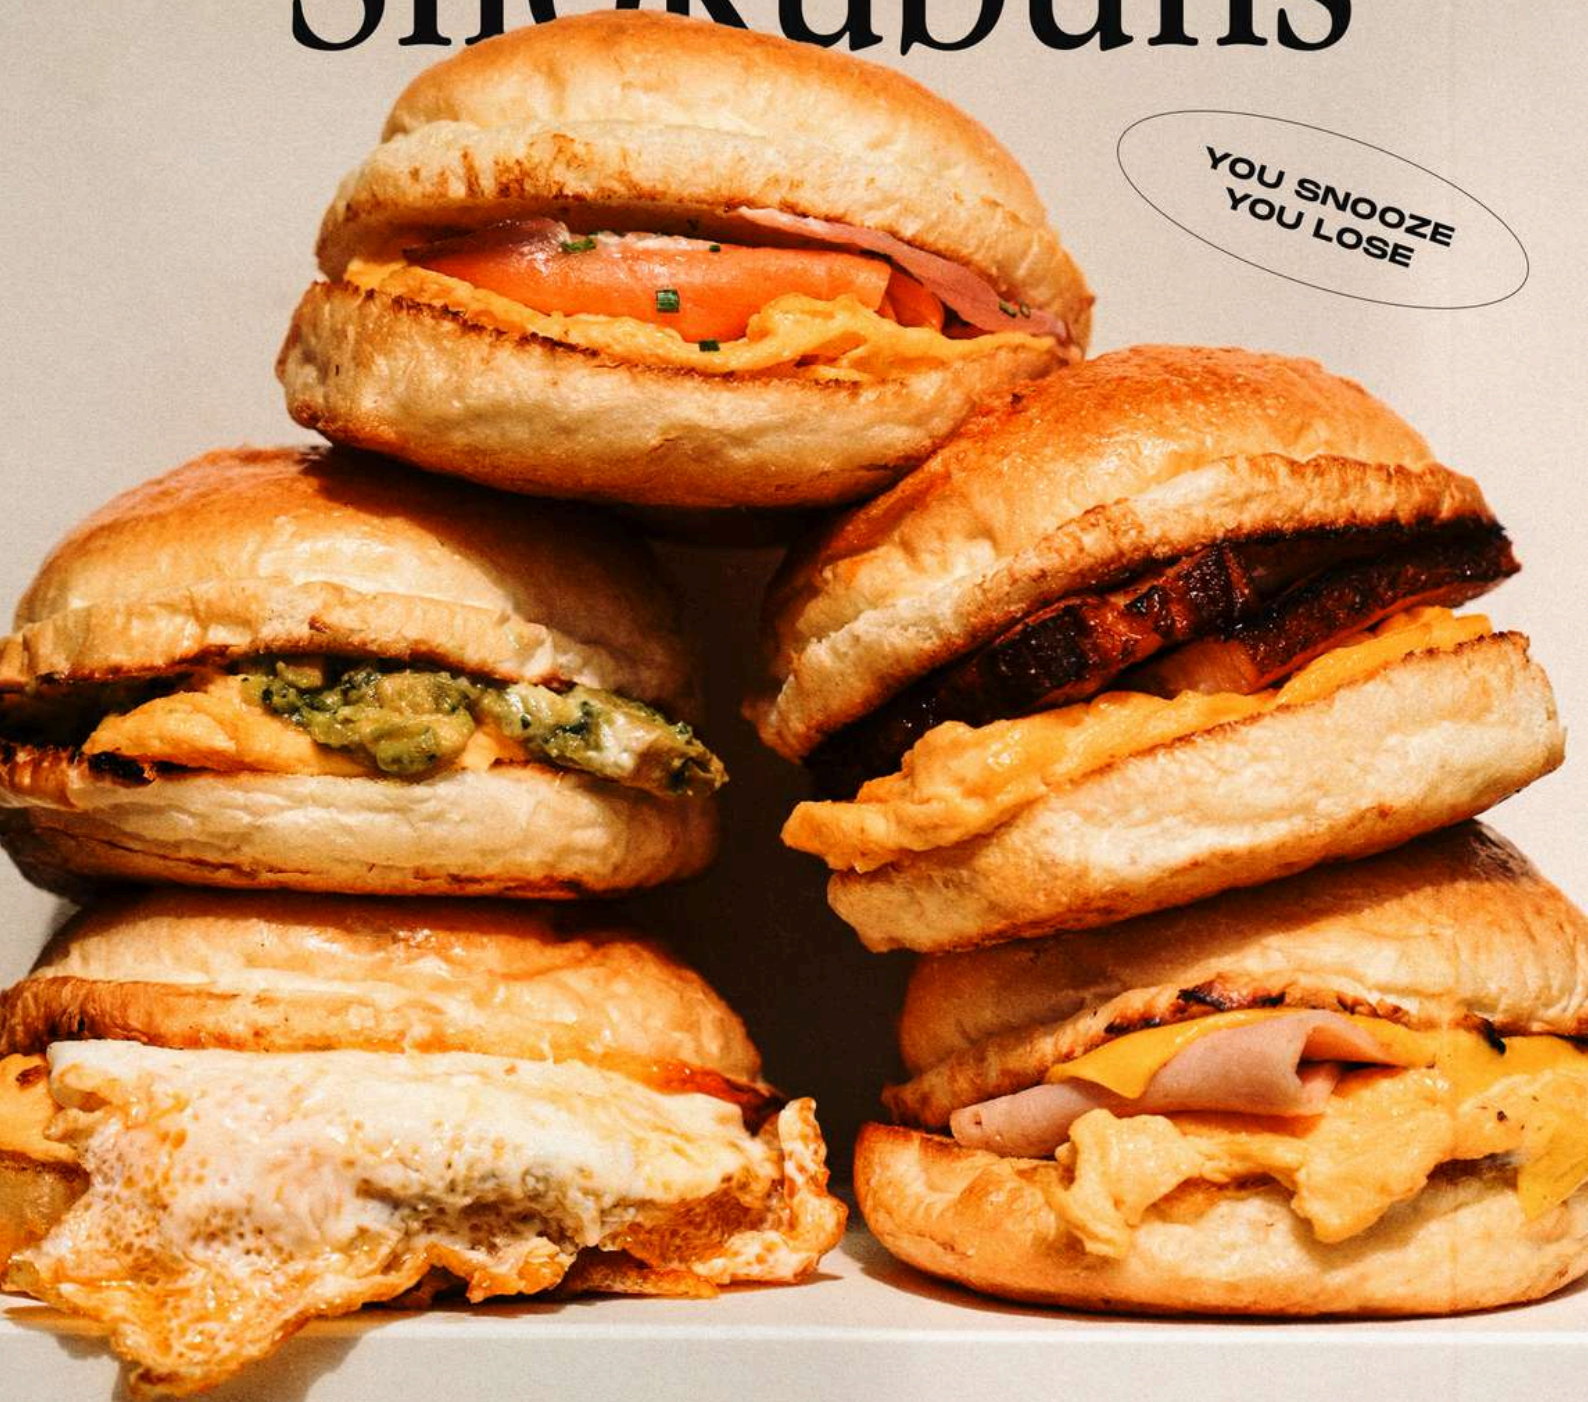

DON'T SNOOZE ON THESE

Hello Shokubuns

YOU SNOOZE
YOU LOSE

The best kind of breakfast buns. Now at Hello Arigato.
Fuel up daily till 11am.